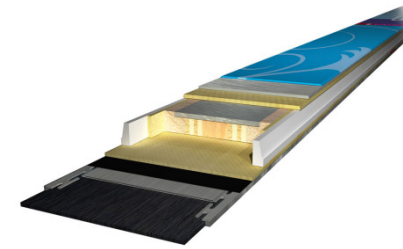

Stormrider **Motion**

SIZES	TIP	WAIST	TAIL	RADIUS
159	127	84	109	13,5
167	128	85	110	15,2
175	129	86	111	17,0

S O F T F L E X

NEW **POWDERROCKER** 340mm

NEW
15% lighter

SUPER LIGHT CORE

10% lighter