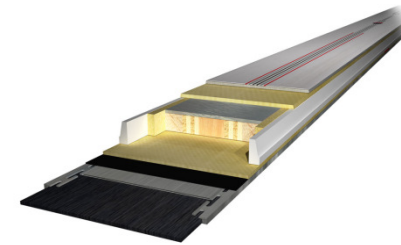

Stormrider **Vario**

SIZES	TIP	WAIST	TAIL	RADIUS
159	127	84	109	13,5
167	128	85	110	15,2
175	129	86	111	17,0
183	130	87	112	18,8

NEW **POWDERROCKER** 340mm

NEW
15% lighter

SUPER LIGHT CORE

10% lighter