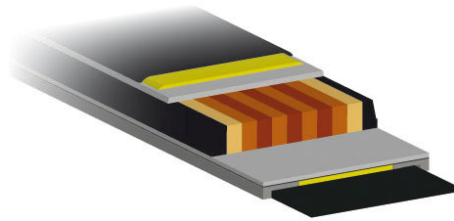

Laser SX

SIZES	TIP	WAIST	TAIL	RADIUS
154	120	70	99	12,6
162	120	70	99	14,1
170	120	70	99	15,6
178	120	70	99	17,3

CPO

TORSIO TECH SYSTEM

Combi core (Wood /
Laminated Fiberglass)