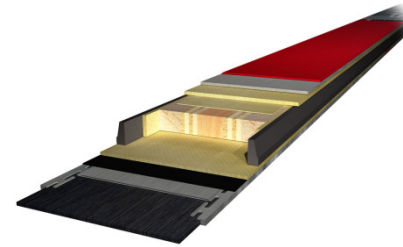

Stormrider **88**

SIZES	TIP	WAIST	TAIL	RADIUS
168	127	88	113	16.9
177	127	88	113	19
186	127	88	113	21.2

NEW POWDERROCKER 340mm

NEW LIGHT CORE

NEW

11% lighter